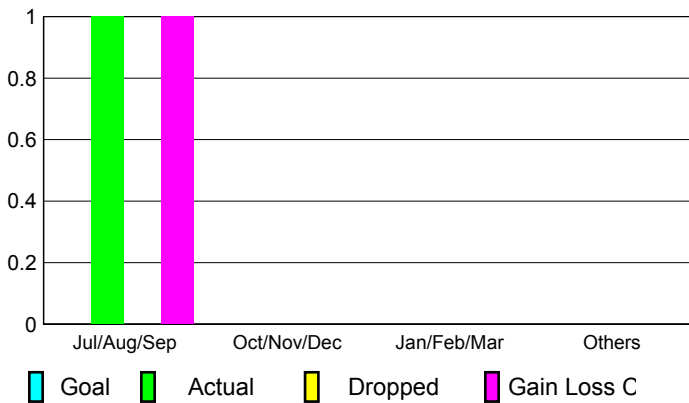

## CLUBS

Club Results  
2009-2010

Clubs  
2008-2009

Month	New Club Goal	Actual New Clubs	Actual Dropped Clubs	Gain/Loss of Clubs	Gain/Loss of Clubs
Jul/Aug/Sep	0	1	0	1	0
Oct/Nov/Dec	0	0	0	0	-1
Jan/Feb/Mar	0	0	0	0	1
Apr/May/June	0	0	0	0	0
<b>Totals</b>	<b>0</b>	<b>1</b>	<b>0</b>	<b>1</b>	<b>0</b>

### Club Results 2009-2010

Goal, New, Dropped, Gain/Loss

### Comparison of Club Gain/Loss

Current Year Compared to the Previous Year