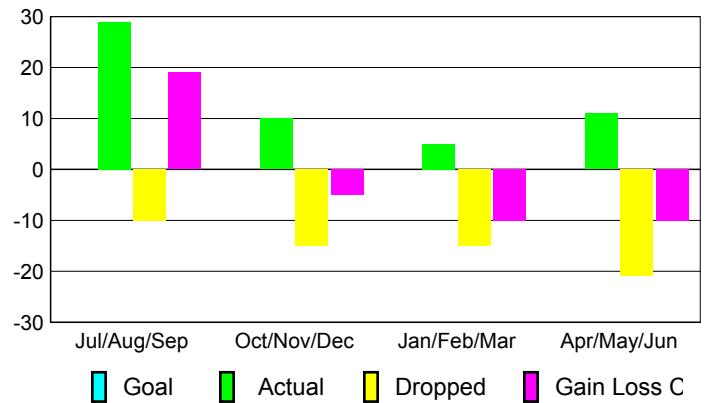

### YTD Status Quo Clubs 2009-2010

Status Quo Clubs Compared to Status Quo Members

## MEMBERSHIP

Membership Results  
2009-2010

Membership  
2008-2009

Month	Net Memb Goal	Actual New Memb	Actual Dropped Memb	Gain/Loss of Memb	Gain/Loss of Memb
Jul/Aug/Sep	0	29	-10	19	-9
Oct/Nov/Dec	0	10	-15	-5	-17
Jan/Feb/Mar	0	5	-15	-10	2
Apr/May/June	0	11	-21	-10	-2
<b>Totals</b>	<b>0</b>	<b>55</b>	<b>-61</b>	<b>-6</b>	<b>-26</b>

### Membership Results 2009-2010

Goal, New, Dropped, Gain/Loss

### Comparison of Membership Gain/Loss

Current Year Compared to the Previous Year