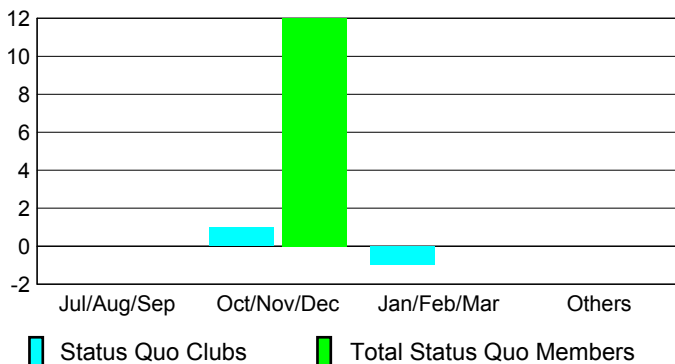

## CLUBS

Club Results  
2009-2010

Clubs  
2008-2009

Month	New Club Goal	Actual New Clubs	Actual Dropped Clubs	Gain/Loss of Clubs	Gain/Loss of Clubs
Jul/Aug/Sep	0	1	0	1	0
Oct/Nov/Dec	0	0	0	0	-1
Jan/Feb/Mar	0	0	0	0	1
Apr/May/June	0	0	0	0	0
<b>Totals</b>	<b>0</b>	<b>1</b>	<b>0</b>	<b>1</b>	<b>0</b>

### Club Results 2009-2010

Goal, New, Dropped, Gain/Loss

### Comparison of Club Gain/Loss

Current Year Compared to the Previous Year

### YTD Status Quo Clubs 2009-2010

Status Quo Clubs Compared to Status Quo Members