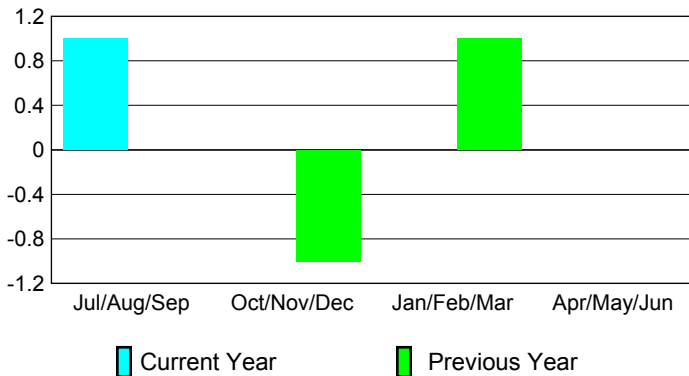

Comparison of Club Gain/Loss

Current Year Compared to the Previous Year