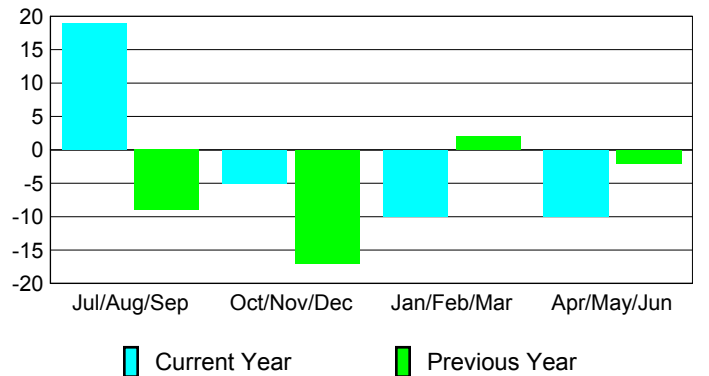

Comparison of Membership Gain/Loss

Current Year Compared to the Previous Year